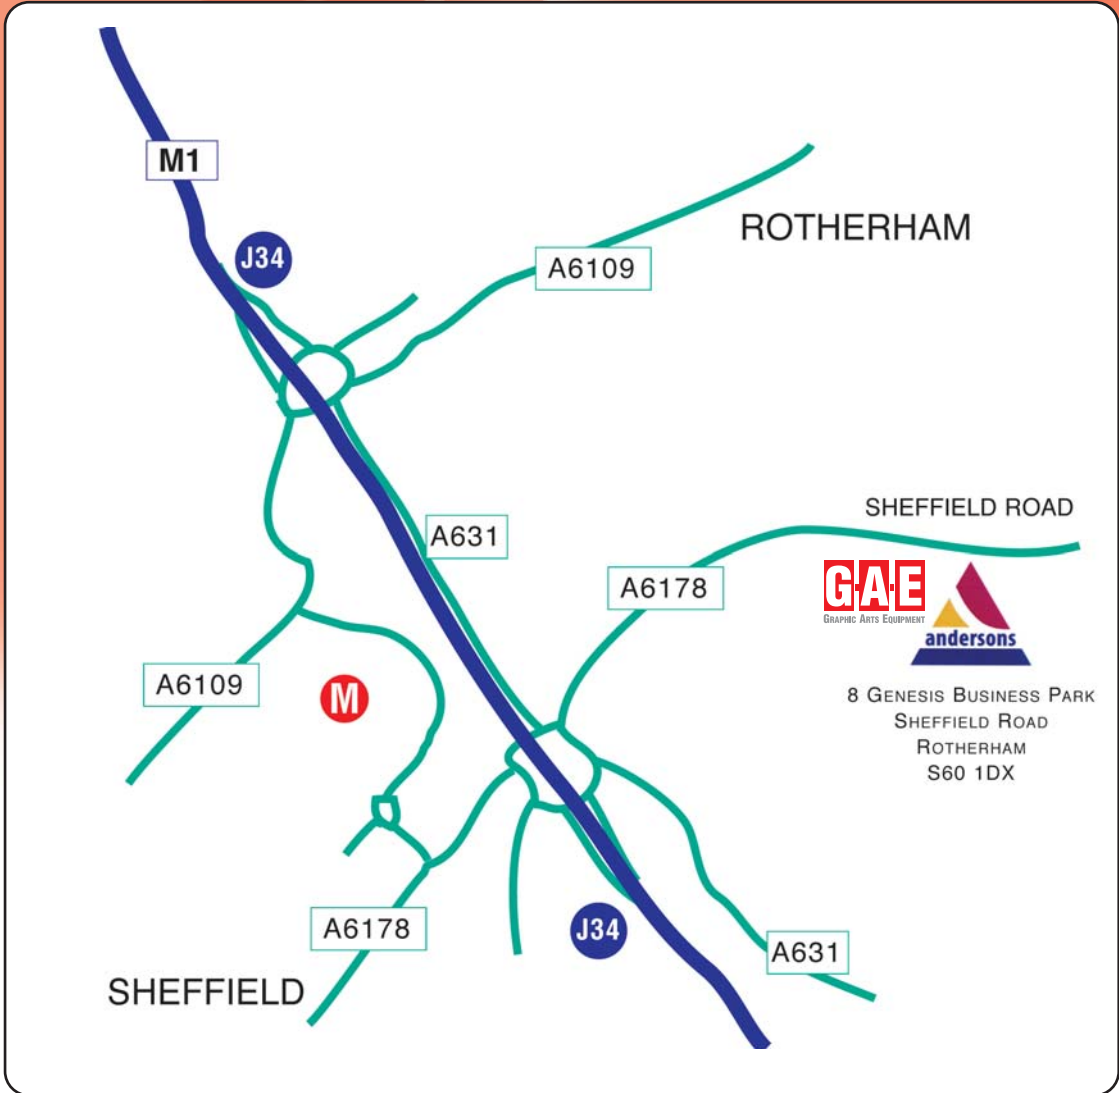

Rotherham: June 2-4

When the going gets tough, the tough GET SMART!

Grafica House
8 Genesis Business Park
Sheffield Road, Templeborough
Rotherham S60 1DX
Tel: 0870 0668661

GAE
Tel: 020 8997 8053 option 3
Fax: 020 8997 7706
Email: sales@gae.co.uk
Visit: www.gae.co.uk